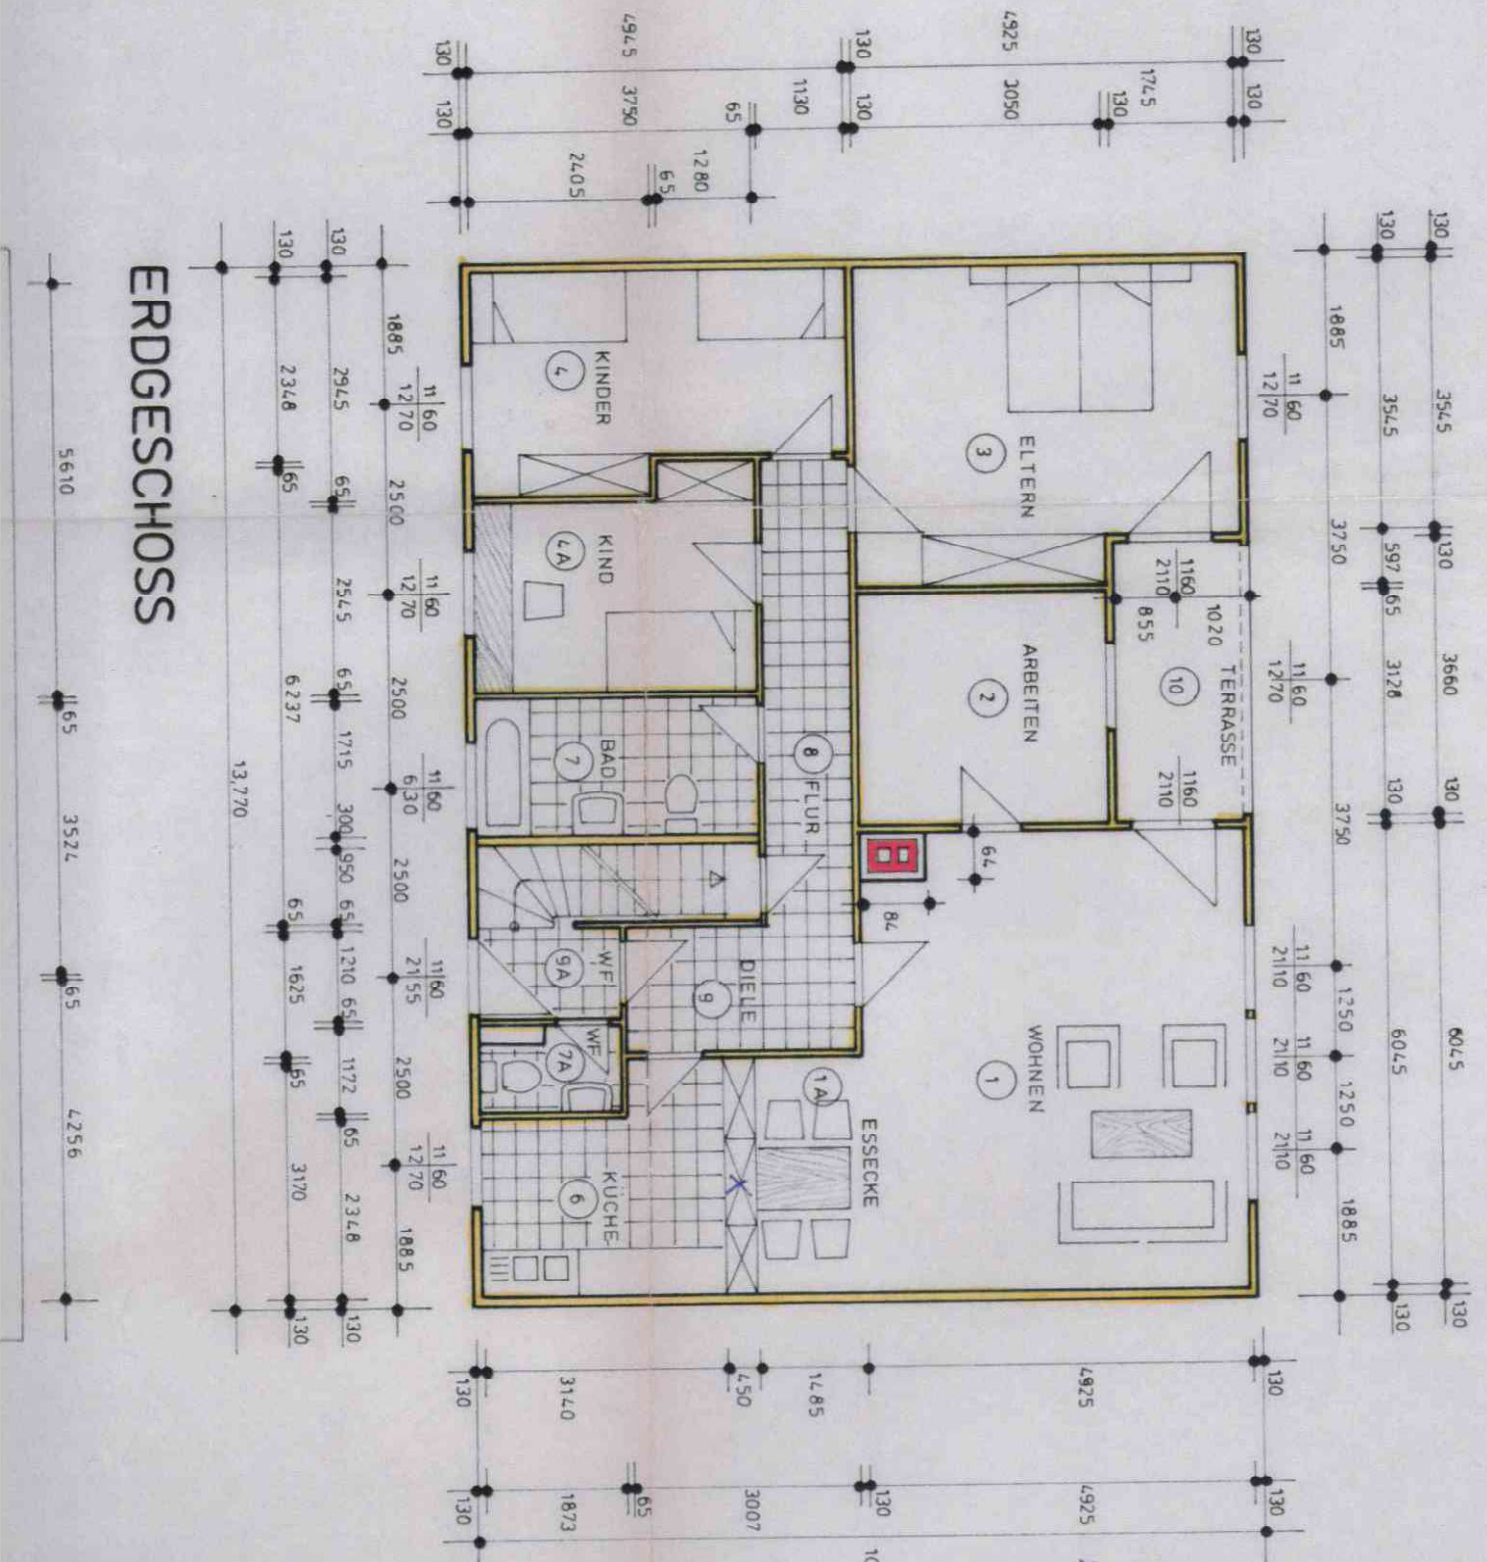

2.0m

Handwritten notes in red ink at the top of the page.

ERDGESCHOSS

Küche
Schrank
Durchrei
Essecke